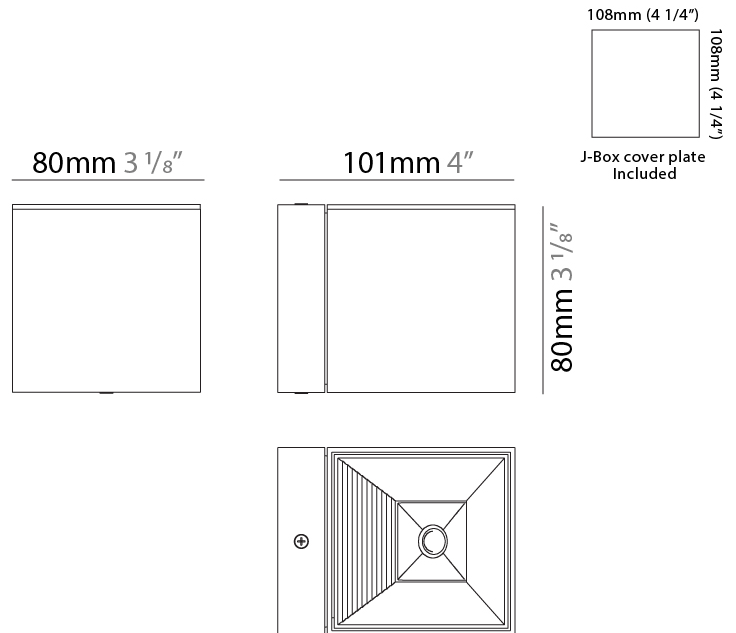

DAU SINGLE SURFACE

D93239-

base number   Finish
Options

1. To build a product code in our configurator select the specify button on the base model # product page
2. To build a manual product code on this datasheet choose from the options listed below in blue font and add the suffix to the base model #

GENERAL

Series: Dau
Subseries: Dau Single
Brand: Milan
Division: Design
Mounting Type: Surface
Mounting Location: Wall
Subcategory: Downlight

PHYSICAL

Shape: Cube
Length (mm): 80
Length (in): 3 1/8
Height (mm): 80
Depth (mm): 101
Height (in): 3 1/8
Depth (in): 4
Extension (mm): 101
Extension (in): 4
Light Distribution: Direct
Fixture Finish: BAL / MWL / BSL
Fixture Material: Extruded Aluminum

ELECTRICAL

Lamp Type: LED
Input Wattage (W): 7
Dimming: Electronic Low Voltage Dimming
Input Voltage (V): 120Vac Direct Line

LED

Number of LEDs: 1
Color Temperature (°K): 3000
Max. Delivered Lumen (lm): 665
CRI: >90 CRI
Lamp Life (hrs): 50000

OPTICAL

RATINGS AND CERTIFICATIONS

Certified By: Certified for North American Standards
IP rating: IP20

PROJECT	_____
TYPE	_____
SPECIFIER	_____
QUANTITY	_____
DATE	_____